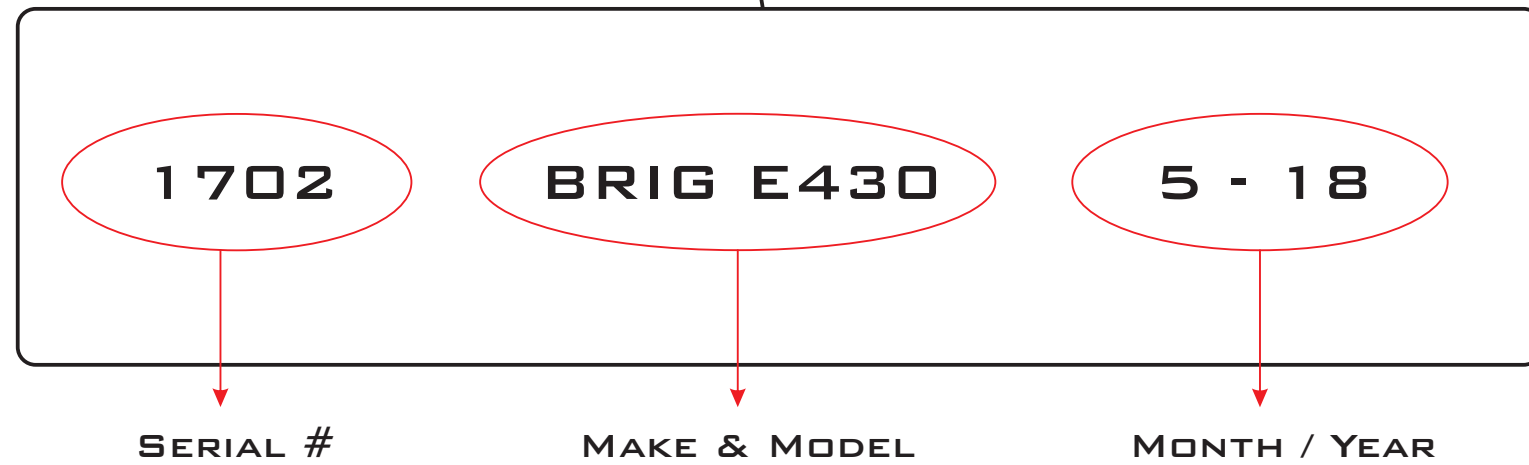

YACHT REPAIR
& MAINTENANCE

"CUSTOM IS WHAT WE DO"

BRIG CHOCK LOCATION
& INFORMATION

3295 SW 11TH AVE
FT. LAUDERDALE, FL 33315

SHEET 2 OF 2

WWW.YRMCUSTOM.COM

(954) 406-3569