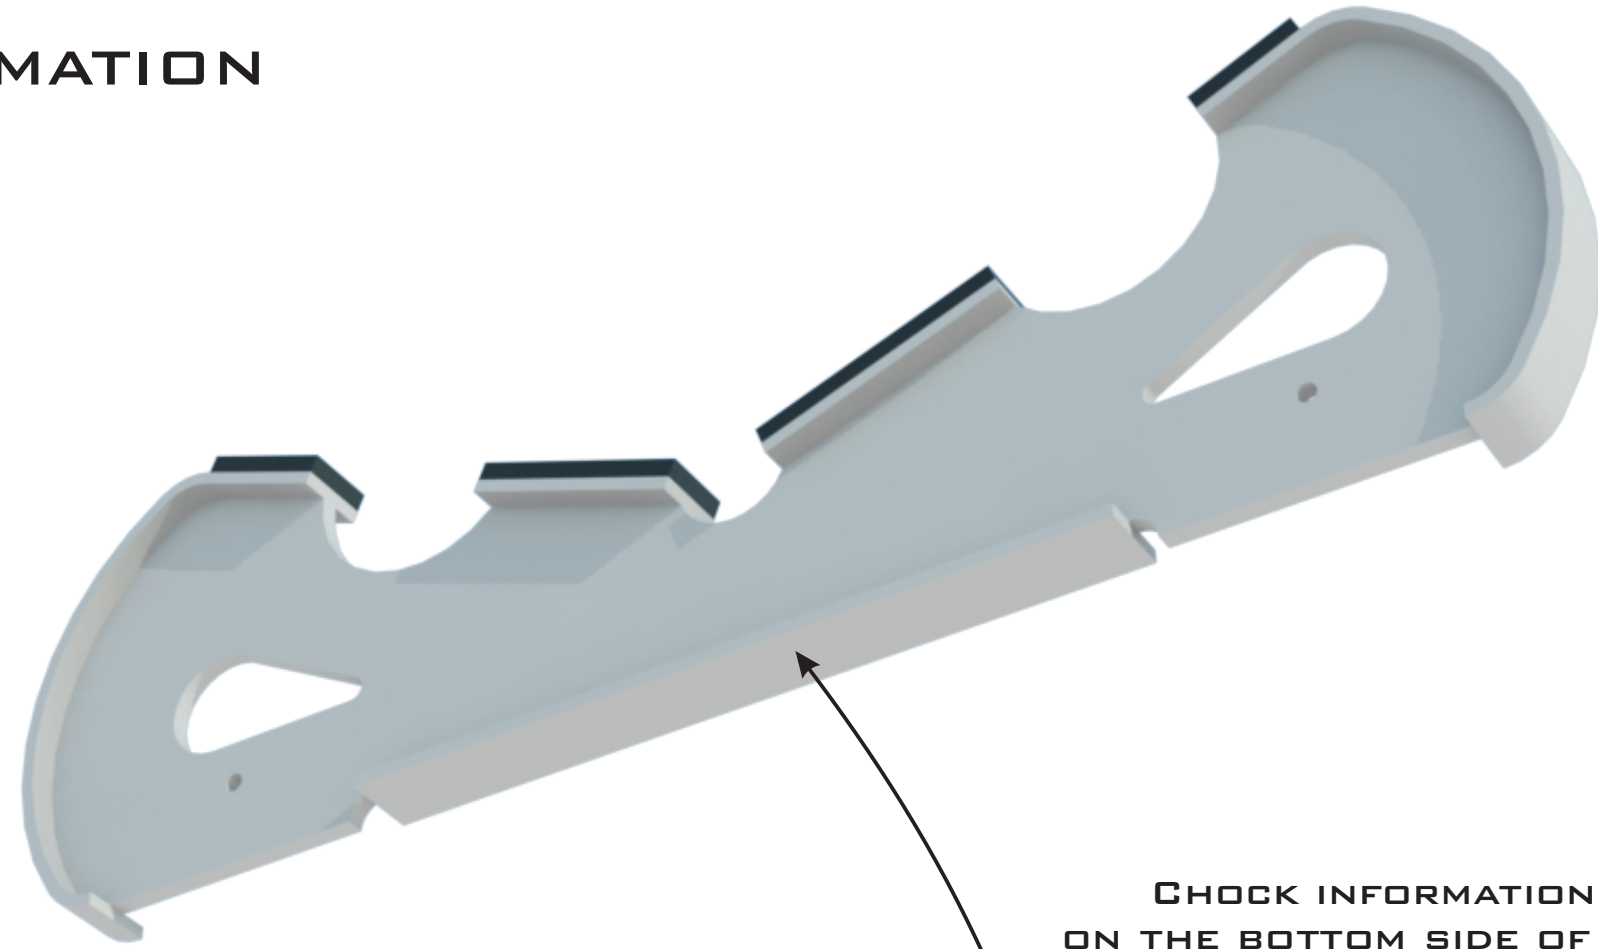

BRIG MODEL	AFT LOCATION "A"	FORWARD LOCATION "F"
E340	102MM / 4"	1575MM / 62"
E380	177.8MM / 7"	1930.4MM / 76"
F300T	139.7MM / 4.5"	1104.9MM / 43.5"
F330T	254MM / 10"	1066.8MM / 42"
F360T	152.4MM / 6"	1270MM / 50"
F380	355.6MM / 14"	1549.4MM / 61"
F420	254MM / 10"	1752.6MM / 69"

NOTE: DRY FIT EACH CHOCKS BEFORE FINAL MOUNTING INSTALLATION

CHOCK INFORMATION

CHOCK INFORMATION IS LOCATED
ON THE BOTTOM SIDE OF THE FLAT PLATE

YACHT REPAIR
& MAINTENANCE

"CUSTOM IS WHAT WE DO"

BRIG CHOCK LOCATION
& INFORMATION