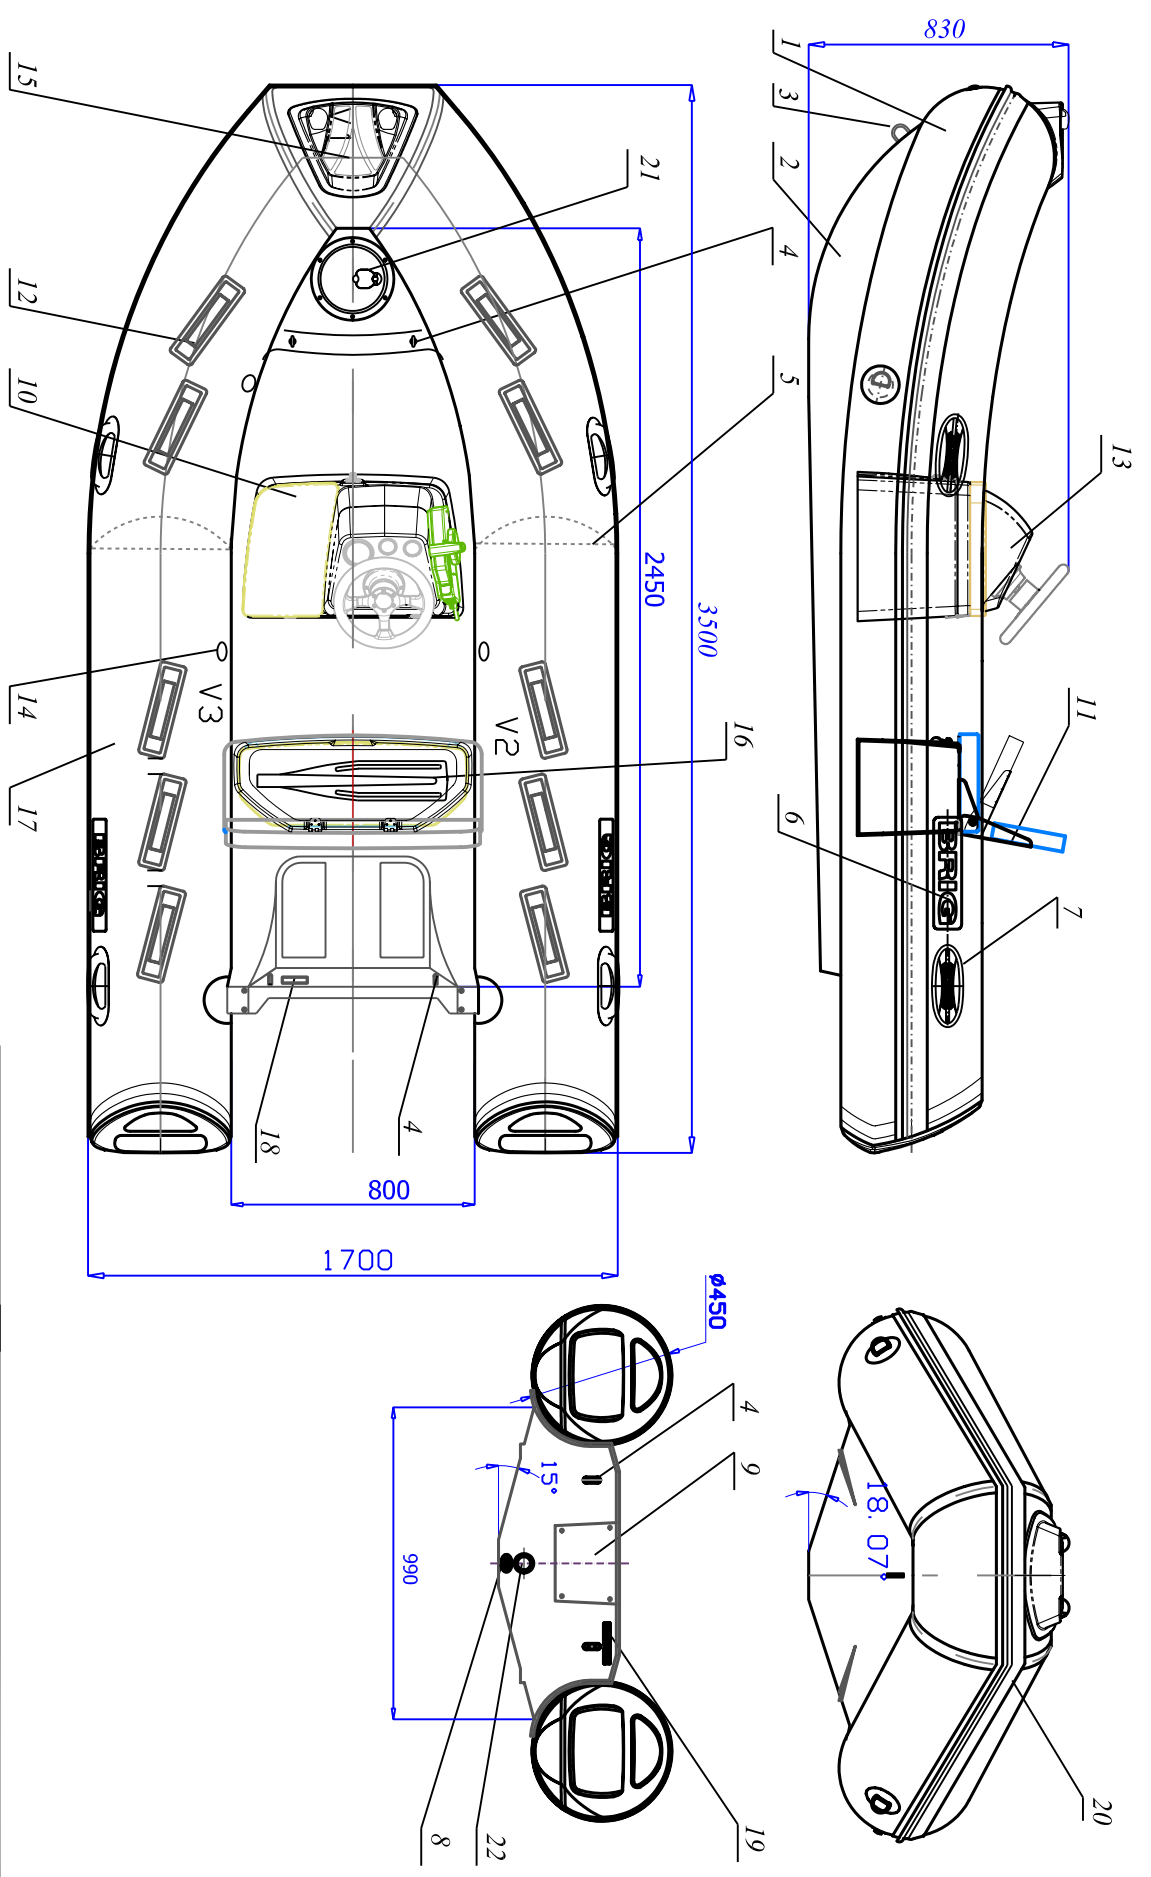

1159.00G

Inflatable tube compartments: V1, V2, V3. (1.16m³)
 Bouyancy chambers volume 1.16m³

1159.00G		let.	mass	scale
Rigid Inflatable Boat				
F360T			122	
General view		sheet 1	sheets 1	
"BRG"				
Let. Gpau	N Docum.	Signat.	Date	
Pro.iget	Kozar.inov			
Control	Nesvyzhskiy			
Tech. control				
Dab. control				
Conf.irm				